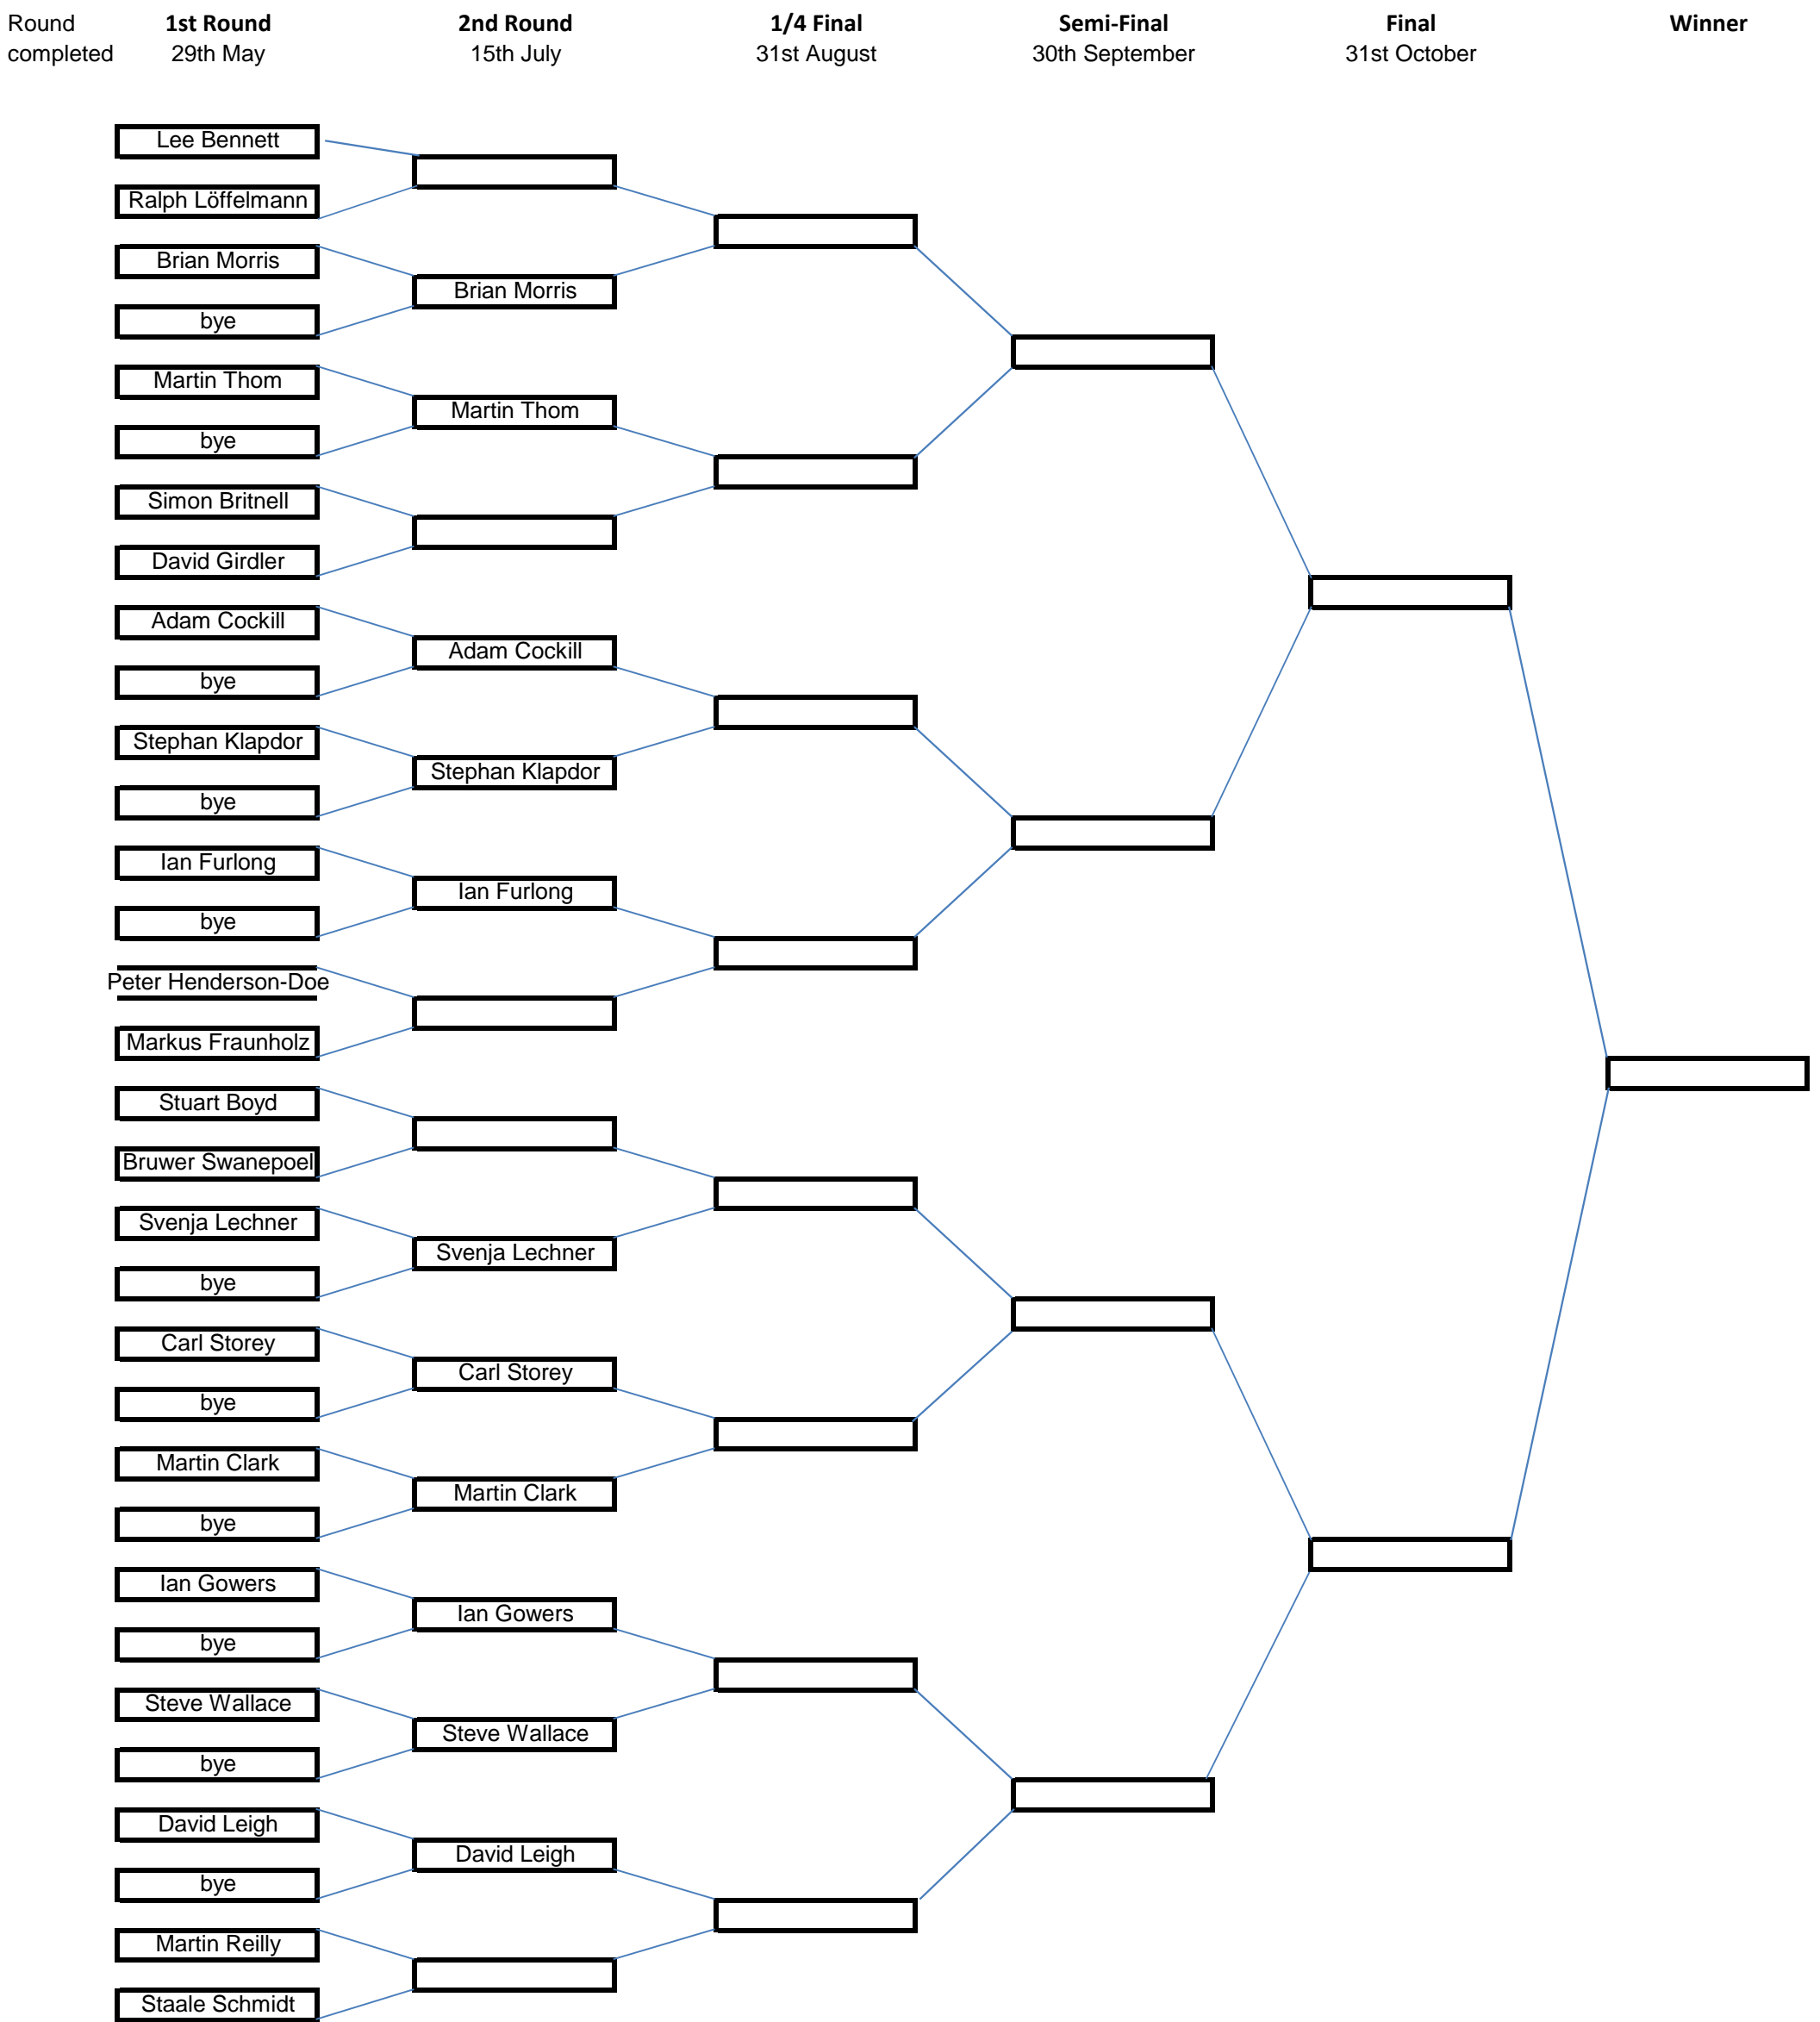

EGS Matchplay Tournament 2017

To be played at full difference of playing handicaps

First named player to take the initiative in arranging dates and venues for each match.

SD = Sudden Death