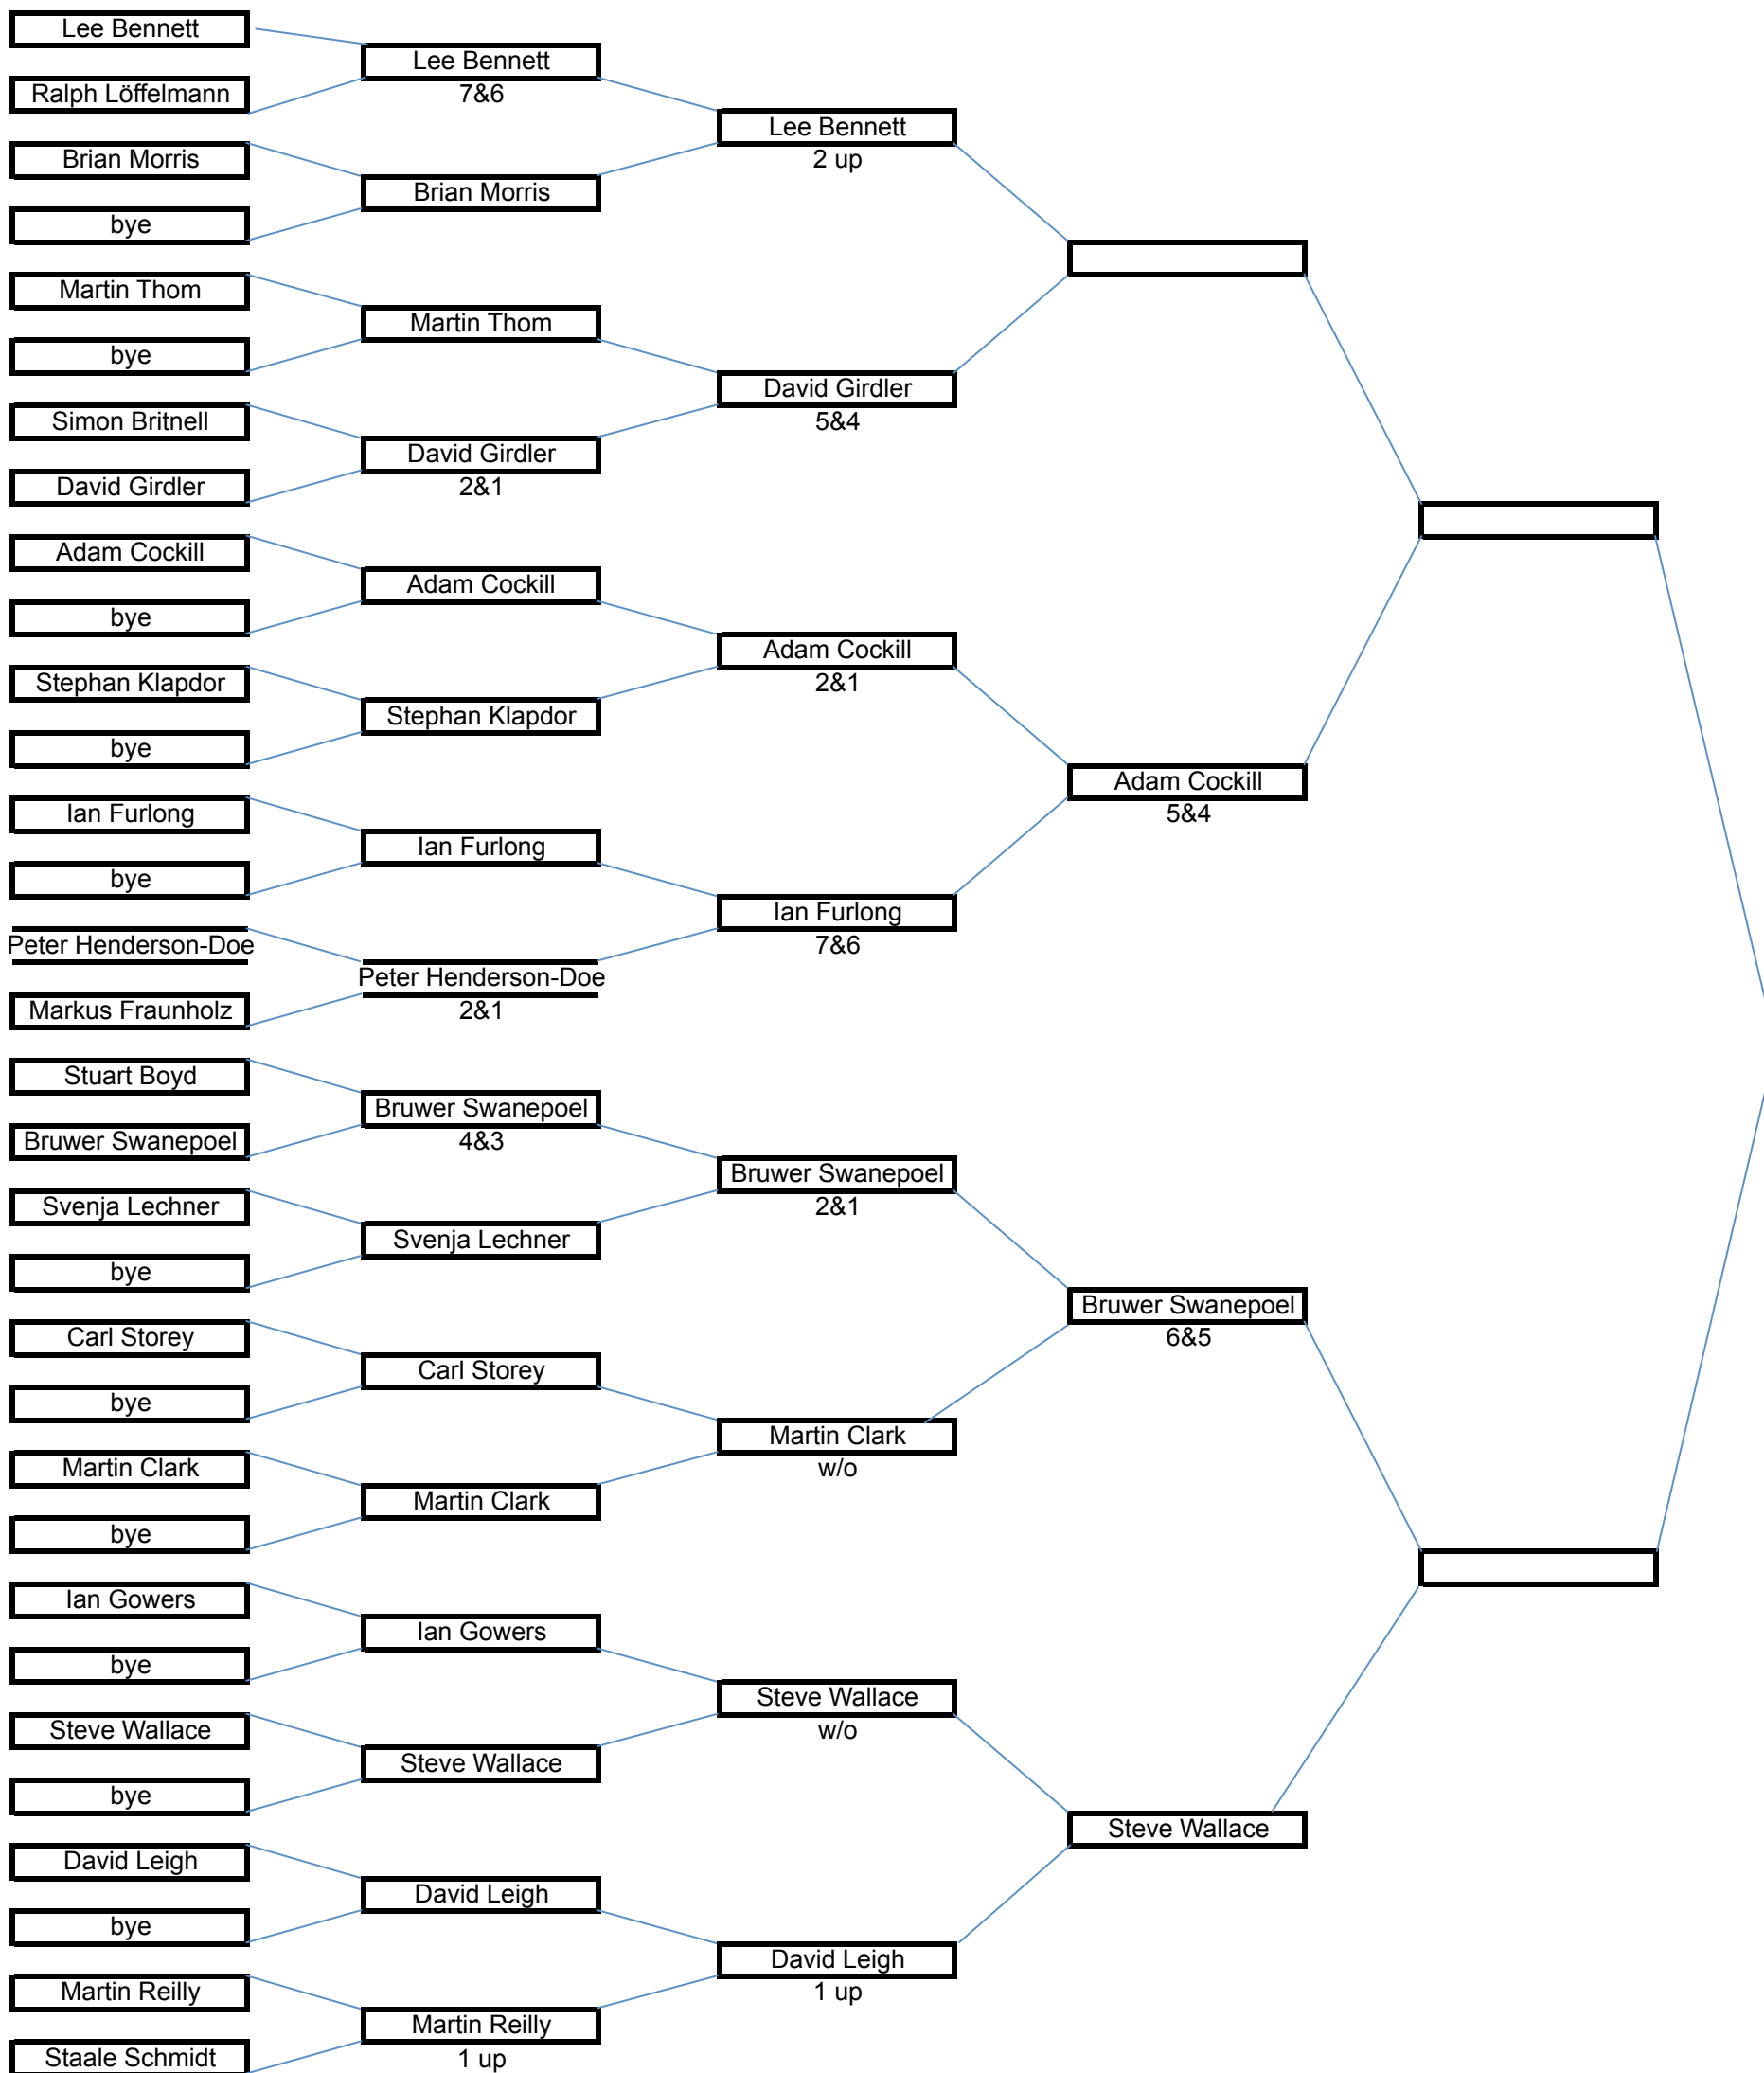

EGS Matchplay Tournament 2017

Round completed to	1st Round 29th May	2nd Round 15th July	1/4 Final 31st August	Semi-Final 30th September	Final 31st October
--------------------	------------------------------	-------------------------------	---------------------------------	-------------------------------------	------------------------------

To be played at full difference of playing handicaps

First named player to take the initiative in arranging dates and venues for each match.

SD = Sudden Death