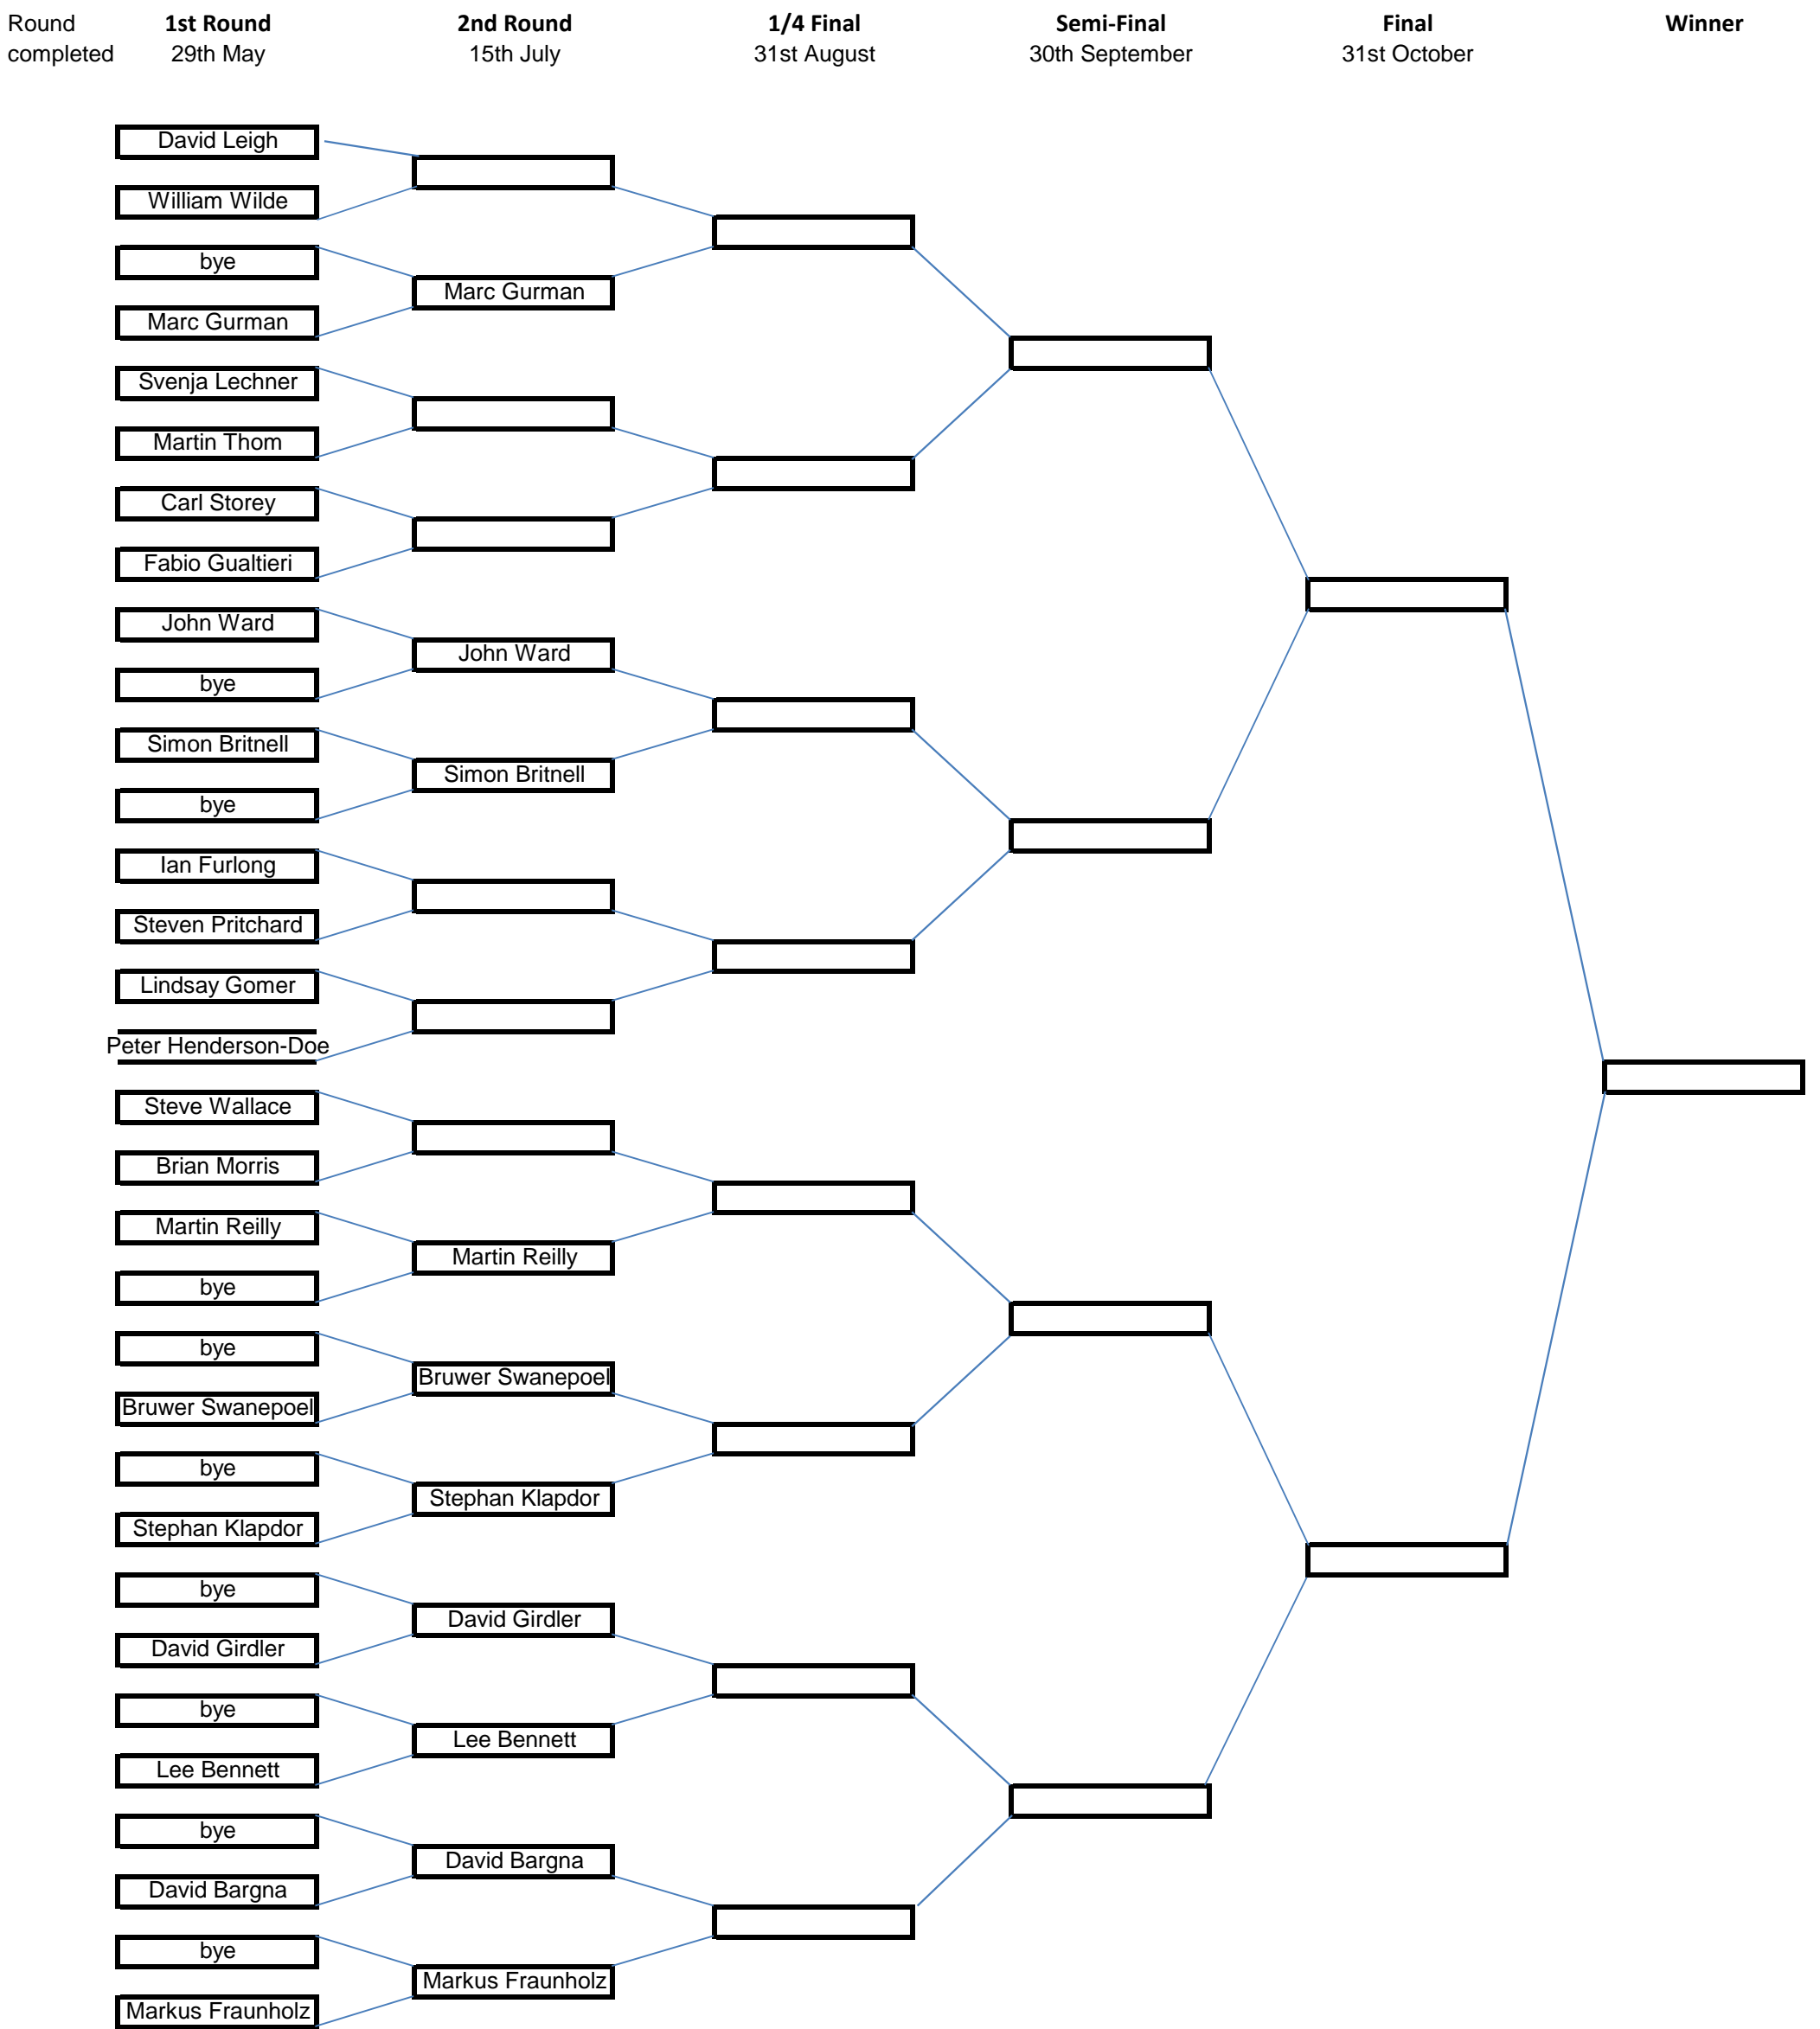

# EGS Matchplay Tournament 2018

To be played at full difference of playing handicaps

First named player to take the initiative in arranging dates and venues for each match.

SD = Sudden Death